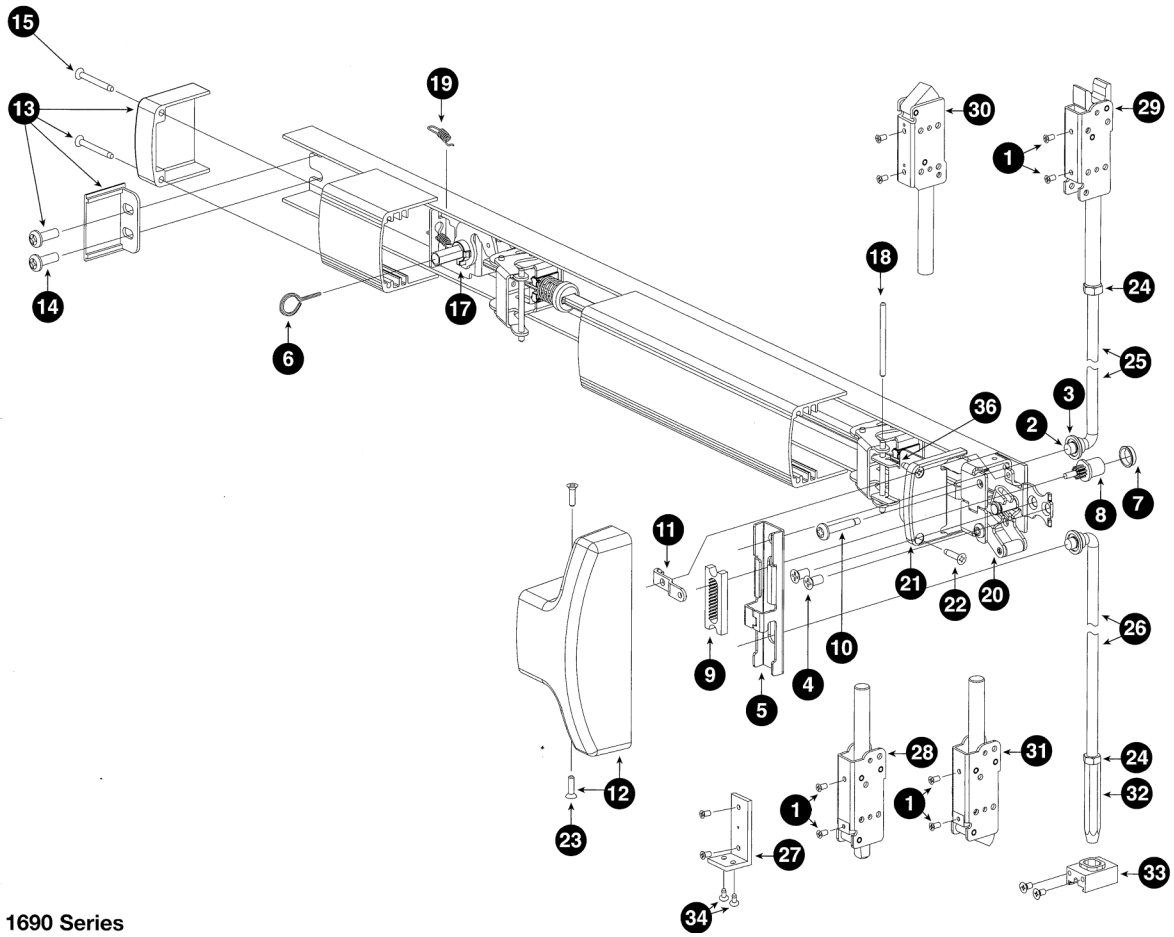

Your **ONE-STOP** Shop

Robert Brooke and Associates

1465 Axtell Dr, Ste B

Troy, Mi 48084

Phone 1-800-642-2403

Fax 1-800-642-2406

www.robertbrooke.com

1690 Parts Breakdown

Number	Our Part #	Discription	Pricing
1	G199017	10-32 1/4" UFPHMS Screw	\$3.00
2	G199003	Bearing Bushing	\$3.00
3	G199004	Retaining Clip	\$1.00
4	GPB114	Lock Stile Mtg Screw	\$2.00
5	GPB127	Lift Bracket	\$15.00
6	88R60	Dog Key	\$3.50
7	G199046	Cylinder Bushing	\$3.00
8	G199005	Pinion	\$9.00
9	G199035	Retractor	\$4.00
10	GPB141	Retainer Screw	\$2.00
11	GPB312	Pinion Support Bracket	\$6.00
12	GPB313	Cnter Case Cover Kit	\$28.00
13	GPB314	Hinge End Cap	\$17.50
14	GPB315	Screw	\$3.00
15	GPB316	Screw	\$3.00
16	GPB317	Screw	\$3.00
17	GPBX16	Dogging Assy	\$22.00
18	GPB322	Push Bar Pin	\$2.00
19	GPB323	Dogging Spring	\$4.00
20	GPB338	Actuator Arm Bracket Assy	\$11.00
21	GPB318	Lock Stile Push Bar End Cap	\$11.00
22	GPB345	Screw	\$3.00
23	GPB324	Screw	\$3.00
24	GPB23	Jamb Nut	\$3.00
25	GPB24	Rod	\$24.00
26	GPB25	Hex Bottom Rod	\$24.00
27	GPB54	Latch Mtg Bracket	\$33.00
28	GPB129	Bottom Latch	\$64.00
29	GPB130	Top Latch	\$75.00
30	GPB131	Top Latch	\$88.00
31	GPB132	Bottom Latch	\$64.00
32	GPB352	Hex Bottom Bolt	\$32.00
33	GPB134	Hex Rod Guide Assy	\$28.00
34	GSR33	Screw	\$1.50
35	GCA6	1690NL Cylinder Assy (parts 7-10)	\$25.00
36	GPB321	Pushbar Anchor Bracket	\$6.00

1690 Series