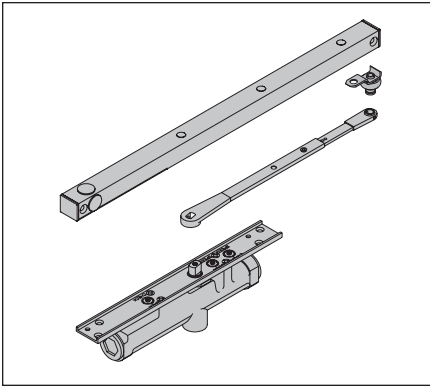

3130SE Series

Cylinder & Cover Parts

No.	Description	Part number
1	Arm Screw (F)	3130SE-159
2	Standard Cylinder (F)(S)(H)	3133SE-3071
3	On/Off Switch Assembly	3130SE-3436

No.	Description	Part number
4	Connector w/ Ring	3130SE-81
5	Transformer (V)	3130SE-3210

Please specify finish (F), size (S), hand (H), & voltage (V) where indicated. See the latest edition of the LCN catalog for part descriptions and specifications on many of the items shown above. List prices for items shown above can be located in the current LCN price book.

3130SE Series

Arm Assemblies & Parts

No.	Description	Part number
1	Long Track (F)(V)	3130SEL-3038SEL
2	Standard Track (F)(V)	3130SE-3038
3	Endcaps	3130SE-73
4	Cover Plate Screw (F)	3130SE60
5	Cover Plate (F)	3130SE-59A
6	Roller Assembly	3130SE-3034SE
7	Long Arm (F)(H)	3130SE-3077L

No.	Description	Part number
8	Standard Arm (F)(H)	3130SE-3077T
9	Roller Lock Screw (Not Shown)	3130SE-425
10	Arm & Tube (Not Shown) (F)	3130SE-78
11	Rod (Not Shown) (F)	3130SE-82
12	H Arm Screw (Not Shown) (F)	3130SE-83H
13	WMS Screw Pack (Not Shown)	3130SE-WMS
14	TORX Screw Pack (Not Shown)	3130SE-TORX