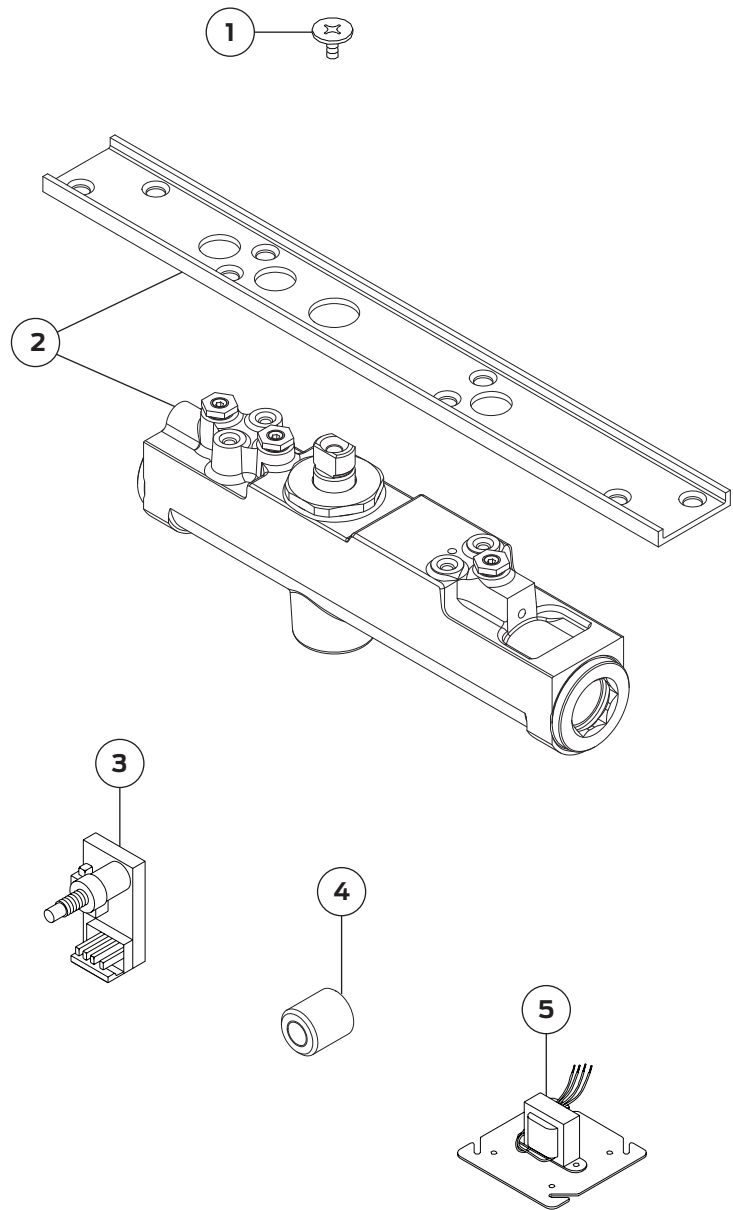

3130SE Series

Cylinder & Cover Parts

No.	Description	Part number
1	Arm Screw (F)	3130SE-159
2	Standard Cylinder (F)(S)(H)	3133SE-3071
3	On/Off Switch Assembly	3130SE-3436

No.	Description	Part number
4	Connector w/ Ring	3130SE-81
5	Transformer (V)	3130SE-3210

Please specify finish (F), size (S), hand (H), & voltage (V) where indicated. See the latest edition of the LCN catalog for part descriptions and specifications on many of the items shown above. List prices for items shown above can be located in the current LCN price book.

3130SE Series

Arm Assemblies & Parts

No.	Description	Part number
1	Long Track (F)(V)	3130SEL-3038SEL
2	Standard Track (F)(V)	3130SE-3038
3	Endcaps	3130SE-73
4	Cover Plate Screw (F)	3130SE60
5	Cover Plate (F)	3130SE-59A
6	Roller Assembly	3130SE-3034SE
7	Long Arm (F)(H)	3130SE-3077L

No.	Description	Part number
8	Standard Arm (F)(H)	3130SE-3077T
9	Roller Lock Screw (Not Shown)	3130SE-425
10	Arm & Tube (Not Shown) (F)	3130SE-78
11	Rod (Not Shown) (F)	3130SE-82
12	H Arm Screw (Not Shown) (F)	3130SE-83H
13	WMS Screw Pack (Not Shown)	3130SE-WMS
14	TORX Screw Pack (Not Shown)	3130SE-TORX