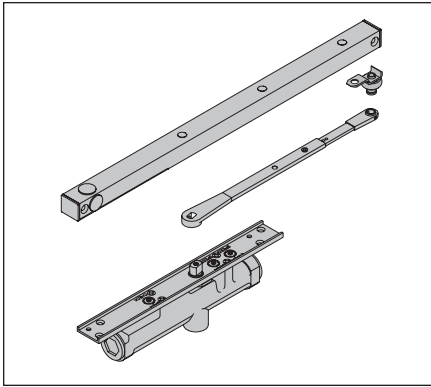

3130SE Series

Cylinder & Cover Parts

No.	Description	Part number
1	Arm Screw (F)	3130SE-159
2	Standard Cylinder (F)(S)(H)	3133SE-3071
3	On/Off Switch Assembly	3130SE-3436

No.	Description	Part number
4	Connector w/ Ring	3130SE-81
5	Transformer (V)	3130SE-3210

Please specify finish (F), size (S), hand (H), & voltage (V) where indicated. See the latest edition of the LCN catalog for part descriptions and specifications on many of the items shown above. List prices for items shown above can be located in the current LCN price book.

3130SE Series

Arm Assemblies & Parts

No.	Description	Part number
1	Long Track (F)(V)	3130SEL-3038SEL
2	Standard Track (F)(V)	3130SE-3038
3	Endcaps	3130SE-73
4	Cover Plate Screw (F)	3130SE60
5	Cover Plate (F)	3130SE-59A
6	Roller Assembly	3130SE-3034SE
7	Long Arm (F)(H)	3130SE-3077L

No.	Description	Part number
8	Standard Arm (F)(H)	3130SE-3077T
9	Roller Lock Screw (Not Shown)	3130SE-425
10	Arm & Tube (Not Shown) (F)	3130SE-78
11	Rod (Not Shown) (F)	3130SE-82
12	H Arm Screw (Not Shown) (F)	3130SE-83H
13	WMS Screw Pack (Not Shown)	3130SE-WMS
14	TORX Screw Pack (Not Shown)	3130SE-TORX