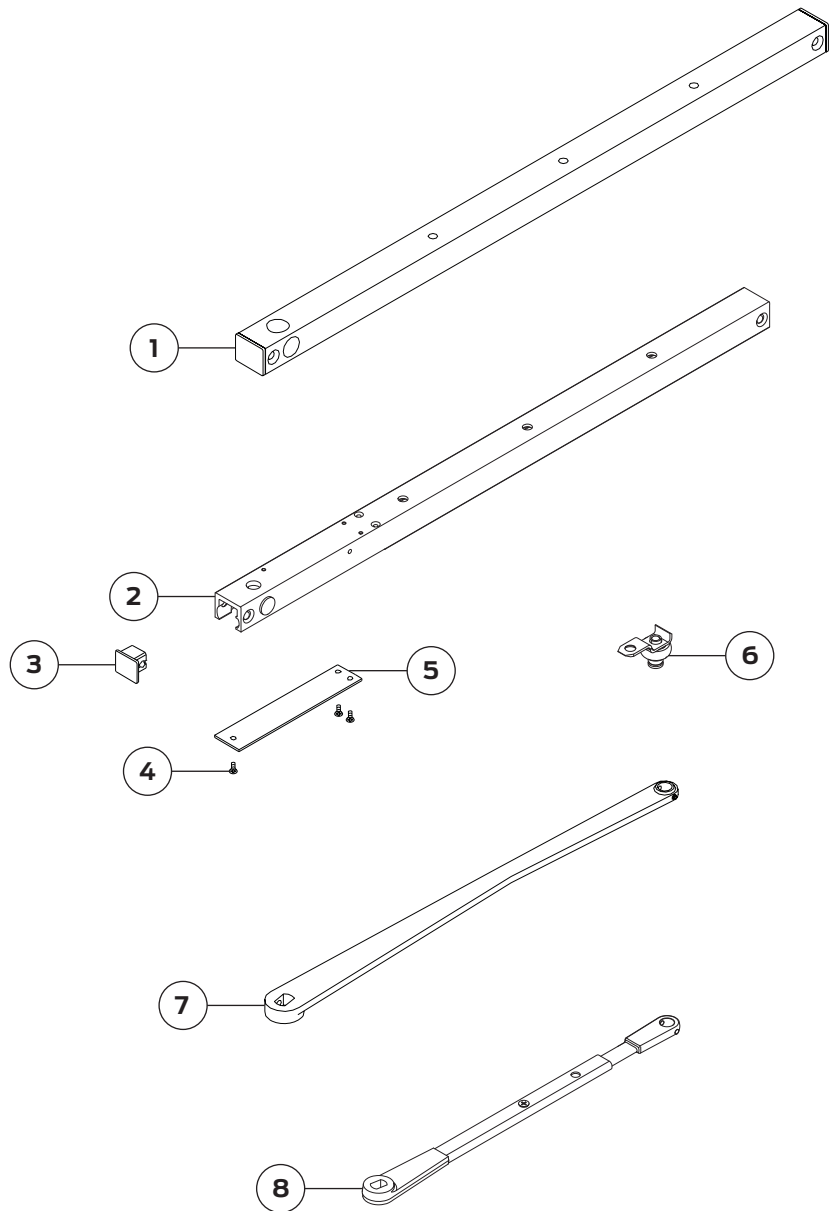

3130SE Series

Cylinder & Cover Parts

No.	Description	Part number
1	Arm Screw (F)	3130SE-159
2	Standard Cylinder (F)(S)(H)	3133SE-3071
3	On/Off Switch Assembly	3130SE-3436

No.	Description	Part number
4	Connector w/ Ring	3130SE-81
5	Transformer (V)	3130SE-3210

Please specify finish (F), size (S), hand (H), & voltage (V) where indicated. See the latest edition of the LCN catalog for part descriptions and specifications on many of the items shown above. List prices for items shown above can be located in the current LCN price book.

3130SE Series

Arm Assemblies & Parts

No.	Description	Part number
1	Long Track (F)(V)	3130SEL-3038SEL
2	Standard Track (F)(V)	3130SE-3038
3	Endcaps	3130SE-73
4	Cover Plate Screw (F)	3130SE60
5	Cover Plate (F)	3130SE-59A
6	Roller Assembly	3130SE-3034SE
7	Long Arm (F)(H)	3130SE-3077L

No.	Description	Part number
8	Standard Arm (F)(H)	3130SE-3077T
9	Roller Lock Screw (Not Shown)	3130SE-425
10	Arm & Tube (Not Shown) (F)	3130SE-78
11	Rod (Not Shown) (F)	3130SE-82
12	H Arm Screw (Not Shown) (F)	3130SE-83H
13	WMS Screw Pack (Not Shown)	3130SE-WMS
14	TORX Screw Pack (Not Shown)	3130SE-TORX