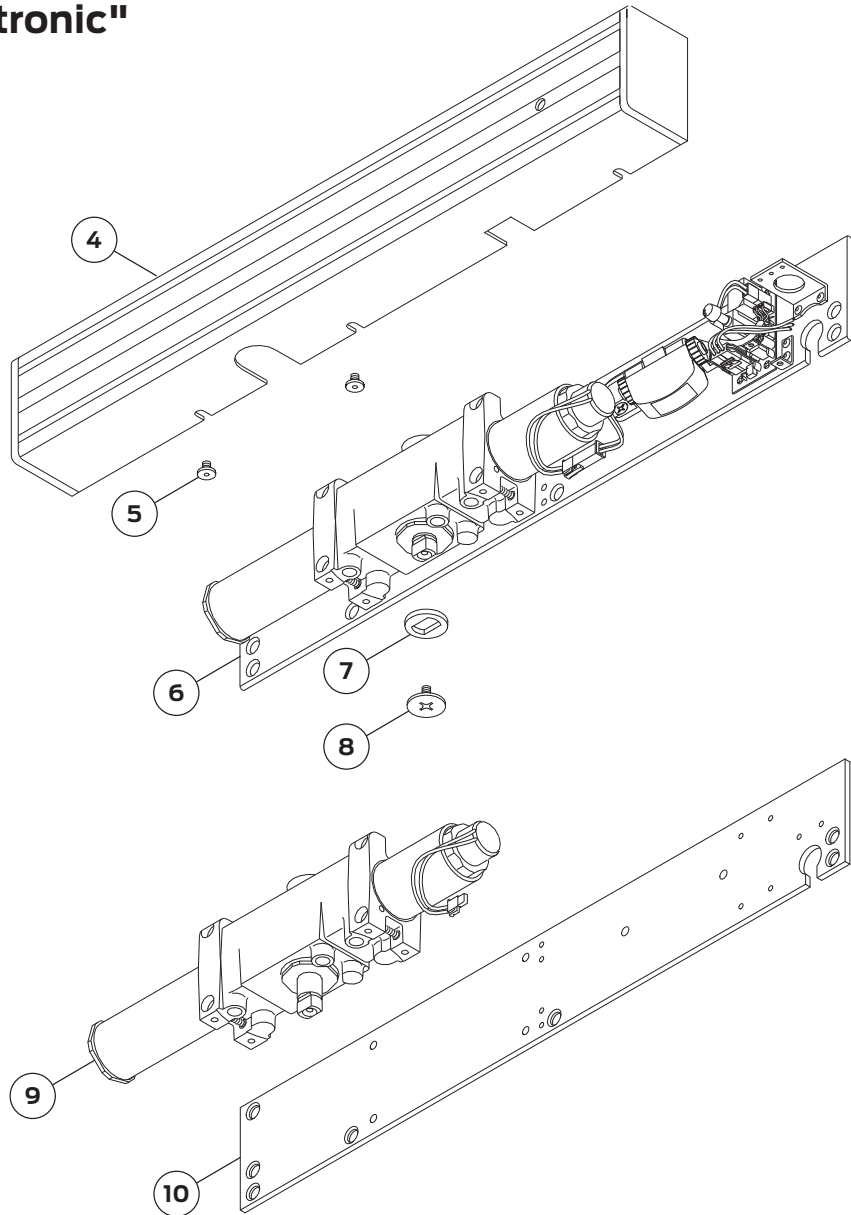

## 4310HSA Series "Sentronic"

Cylinder & Cover Parts

No.	Description	Part number
1	Switch Assembly	4310HSA-3448
2	Transformer	4310HSA-3210
3	Scanner Module	4310HSA-3428
4	Metal Cover (F)(H)*	4310HSA-72MC
5	Cover Screw (F)	4310HSA-31
6	Standard Cylinder Assembly (F)(S)(H)†	4311HSA-3071
7	Spacer	4310HSA-61

No.	Description	Part number
8	Arm Screw (F)	4310HSA-159
9	Cylinder Only (F)(S)(H)‡	4311HSA-3971
10	Mounting Plate (F)(H)	4310HSA-18
11	WMS Screw Pack (Not Shown)	4310HSA-WMS
12	TBWMS Screw Pack (Not Shown)	4310HSA-TBWMS
13	TORX Screw Pack (Not Shown)	4310HSA-TORX
14	TBTRX Screw Pack (Not Shown)	4310HSA-TBTRX

## 4310HSA Series "Sentronic"

Arms & Additional Components

No.	Description	Part number
1	Double Egress Arm (F)(H)*	4310HSA-3077DE
2	Arm Screw (F)	4310HSA-159
3	Roller Lock Screw	4310HSA-425
4	Standard Arm (F)(H)*	4310HSA-3077T
5	Track Roller	4310HSA-3034