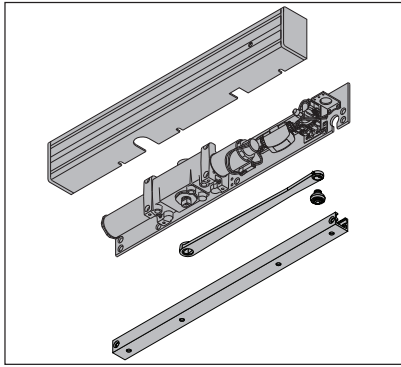

## 4310HSA Series "Sentronic"

Cylinder & Cover Parts

No.	Description	Part number
1	Switch Assembly	4310HSA-3448
2	Transformer	4310HSA-3210
3	Scanner Module	4310HSA-3428
4	Metal Cover (F)(H)*	4310HSA-72MC
5	Cover Screw (F)	4310HSA-31
6	Standard Cylinder Assembly (F)(S)(H)†	4311HSA-3071
7	Spacer	4310HSA-61

No.	Description	Part number
8	Arm Screw (F)	4310HSA-159
9	Cylinder Only (F)(S)(H)‡	4311HSA-3971
10	Mounting Plate (F)(H)	4310HSA-18
11	WMS Screw Pack (Not Shown)	4310HSA-WMS
12	TBWMS Screw Pack (Not Shown)	4310HSA-TBWMS
13	TORX Screw Pack (Not Shown)	4310HSA-TORX
14	TBTRX Screw Pack (Not Shown)	4310HSA-TBTRX

## 4310HSA Series "Sentronic"

Arms & Additional Components

No.	Description	Part number
1	Double Egress Arm (F)(H)*	4310HSA-3077DE
2	Arm Screw (F)	4310HSA-159
3	Roller Lock Screw	4310HSA-425
4	Standard Arm (F)(H)*	4310HSA-3077T
5	Track Roller	4310HSA-3034

No.	Description	Part number
6	Standard Track (F)†	4310HSA-3038
7	End Cap (F) (2 Required - Sold Individually)	4310HSA-73
8	Plug (F) (4 Required - Sold Individually)	4310HSA-141-2
9	HSA Solenoid Harness (Not Shown)	4310HSA-3430
10	Input Harness (Not Shown)	4310HSA-3431