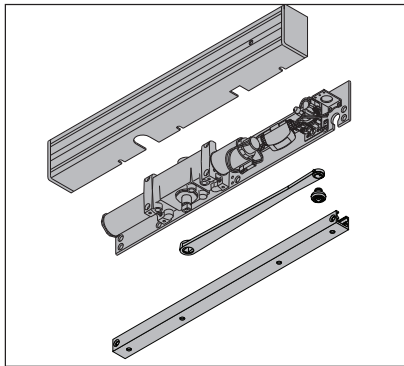

## 4310HSA Series "Sentronic"

Cylinder & Cover Parts

No.	Description	Part number
1	Switch Assembly	4310HSA-3448
2	Transformer	4310HSA-3210
3	Scanner Module	4310HSA-3428
4	Metal Cover (F)(H)*	4310HSA-72MC
5	Cover Screw (F)	4310HSA-31
6	Standard Cylinder Assembly (F)(S)(H)†	4311HSA-3071
7	Spacer	4310HSA-61

No.	Description	Part number
8	Arm Screw (F)	4310HSA-159
9	Cylinder Only (F)(S)(H)‡	4311HSA-3971
10	Mounting Plate (F)(H)	4310HSA-18
11	WMS Screw Pack (Not Shown)	4310HSA-WMS
12	TBWMS Screw Pack (Not Shown)	4310HSA-TBWMS
13	TORX Screw Pack (Not Shown)	4310HSA-TORX
14	TBTRX Screw Pack (Not Shown)	4310HSA-TBTRX

\* Includes No. 5(4).

† Includes Nos. 1, 2, & 3. Includes WMS Screw Pack (No. 11) standard - please specify other.

‡ Includes Solenoid (no other electronics) & WMS Screw Pack (No. 11) standard - please specify other..

## 4310HSA Series "Sentronic"

Arms & Additional Components

No.	Description	Part number
1	Double Egress Arm (F)(H)*	4310HSA-3077DE
2	Arm Screw (F)	4310HSA-159
3	Roller Lock Screw	4310HSA-425
4	Standard Arm (F)(H)*	4310HSA-3077T
5	Track Roller	4310HSA-3034