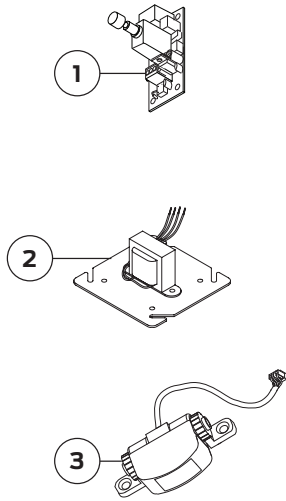

## 4310HSA Series "Sentronic"

Cylinder & Cover Parts

No.	Description	Part number
1	Switch Assembly	4310HSA-3448
2	Transformer	4310HSA-3210
3	Scanner Module	4310HSA-3428
4	Metal Cover (F)(H)*	4310HSA-72MC
5	Cover Screw (F)	4310HSA-31
6	Standard Cylinder Assembly (F)(S)(H)†	4311HSA-3071
7	Spacer	4310HSA-61

No.	Description	Part number
8	Arm Screw (F)	4310HSA-159
9	Cylinder Only (F)(S)(H)‡	4311HSA-3971
10	Mounting Plate (F)(H)	4310HSA-18
11	WMS Screw Pack (Not Shown)	4310HSA-WMS
12	TBWMS Screw Pack (Not Shown)	4310HSA-TBWMS
13	TORX Screw Pack (Not Shown)	4310HSA-TORX
14	TBTRX Screw Pack (Not Shown)	4310HSA-TBTRX

Please specify finish (F), size (S), hand (H), & voltage (V) where indicated. See the latest edition of the LCN catalog for part descriptions and specifications on many of the items shown above. List prices for items shown above can be located in the current LCN price book.

## 4310HSA Series "Sentronic"

Arms & Additional Components

No.	Description	Part number
1	Double Egress Arm (F)(H)*	4310HSA-3077DE
2	Arm Screw (F)	4310HSA-159
3	Roller Lock Screw	4310HSA-425
4	Standard Arm (F)(H)*	4310HSA-3077T
5	Track Roller	4310HSA-3034