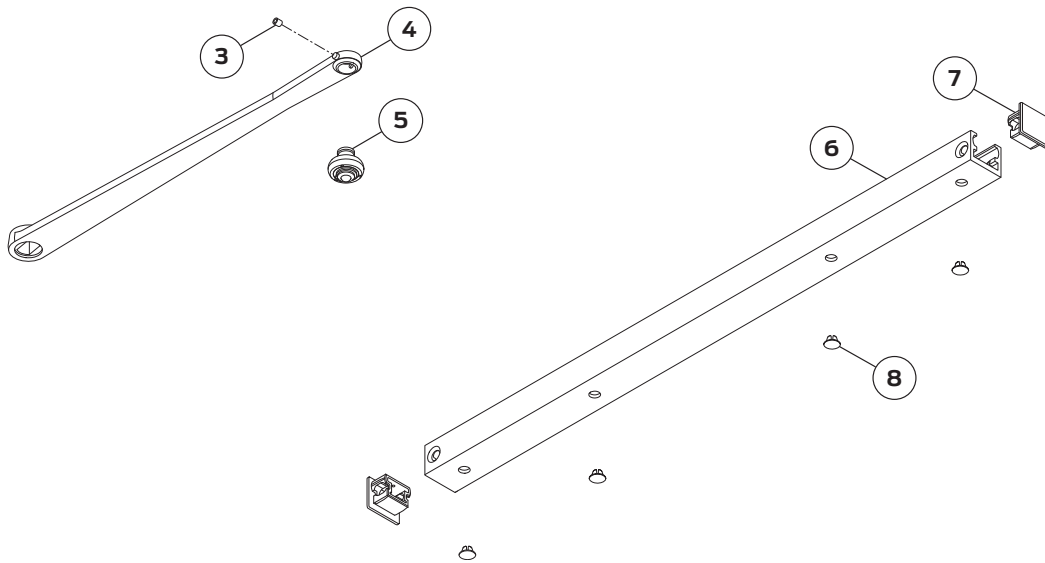

## 4310HSA Series "Sentronic"

Cylinder & Cover Parts

No.	Description	Part number
1	Switch Assembly	4310HSA-3448
2	Transformer	4310HSA-3210
3	Scanner Module	4310HSA-3428
4	Metal Cover (F)(H)*	4310HSA-72MC
5	Cover Screw (F)	4310HSA-31
6	Standard Cylinder Assembly (F)(S)(H)†	4311HSA-3071
7	Spacer	4310HSA-61

No.	Description	Part number
8	Arm Screw (F)	4310HSA-159
9	Cylinder Only (F)(S)(H)‡	4311HSA-3971
10	Mounting Plate (F)(H)	4310HSA-18
11	WMS Screw Pack (Not Shown)	4310HSA-WMS
12	TBWMS Screw Pack (Not Shown)	4310HSA-TBWMS
13	TORX Screw Pack (Not Shown)	4310HSA-TORX
14	TBTRX Screw Pack (Not Shown)	4310HSA-TBTRX

\* Includes No. 5(4).

† Includes Nos. 1, 2, & 3. Includes WMS Screw Pack (No. 11) standard - please specify other.

‡ Includes Solenoid (no other electronics) & WMS Screw Pack (No. 11) standard - please specify other..

## 4310HSA Series "Sentronic"

Arms & Additional Components

No.	Description	Part number
1	Double Egress Arm (F)(H)*	4310HSA-3077DE
2	Arm Screw (F)	4310HSA-159
3	Roller Lock Screw	4310HSA-425
4	Standard Arm (F)(H)*	4310HSA-3077T
5	Track Roller	4310HSA-3034