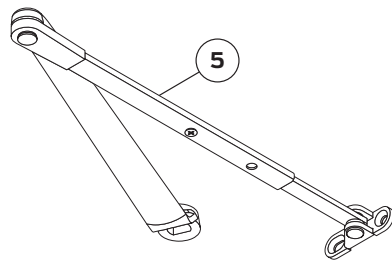

No.	Description	Part number
1	Regular Arm (F) *	4410ME-3077
2	Regular Arm & Forearm (F) †	4410ME-77
3	Arm Screw (F)	4410ME-83H
4	Rod & Shoe (F) ‡	4410ME-79

* Includes Nos. 2 & 4.

† Includes No. 7.

‡ Includes No. 3.

No.	Description	Part number
5	Long Arm (F) §	4410ME-3077L
6	Long Arm & Forearm (F) ||	4410ME-77L
7	Arm Screw (F) #	4410ME-159
8	ME Long Rod & Shoe (F) #	4410ME-79L

§ Includes Nos. 6 & 8.

|| Includes No. 7.

Includes No. 3.

Please specify finish (F) & hand (H) where indicated. See the latest edition of the LCN catalog for part descriptions and specifications on many of the items shown above. List prices for items shown above can be located in the current LCN price book.

[Return to Contents](#)