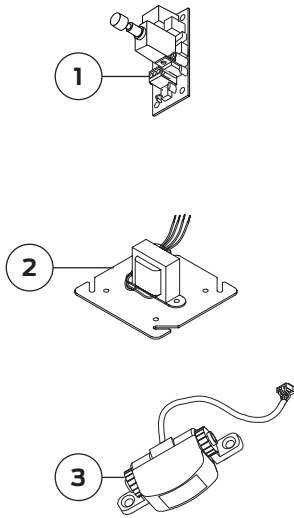

4410HSA Series "Sentronic"

Cylinder & Cover Parts

No.	Description	Part number
1	Switch Assembly	4410HSA-3448
2	Transformer	4410HSA-3210
3	Scanner Module	4410HSA-3428
4	Metal Cover (F)(H)*	4410HSA-72MC
5	Cover Screw (F)	4410HSA-31
6	Standard Cylinder Assembly (F)(S)(H)(V)†	4411HSA-3071
7	Spacer	4410HSA-61

No.	Description	Part number
8	Arm Screw (F)	4410HSA-159
9	Cylinder Only (F)(S)(H)‡	4411HSA-3971
10	Mounting Plate (F)(H)	4410HSA-18
11	WMS Screw Pack (Not Shown)	4410HSA-WMS
12	TBWMS Screw Pack (Not Shown)	4410HSA-TBWMS
13	TORX Screw Pack (Not Shown)	4410HSA-TORX
14	TBTRX Screw Pack (Not Shown)	4410HSA-TBTRX

Please specify finish (F), size (S), hand (H), & voltage (V) where indicated. See the latest edition of the LCN catalog for part descriptions and specifications on many of the items shown above. List prices for items shown above can be located in the current LCN price book.

4410HSA Series "Sentronic"

Arms & Additional Components

No.	Description	Part number
1	Regular Arm (F) *	4410ME-3077
2	Regular Arm & Forearm (F) †	4410ME-77
3	Arm Screw (F)	4410ME-83H
4	Rod & Shoe (F) ‡	4410ME-79