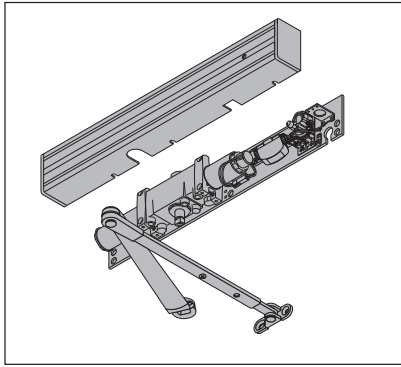

4410HSA Series "Sentronic"

Cylinder & Cover Parts

No.	Description	Part number
1	Switch Assembly	4410HSA-3448
2	Transformer	4410HSA-3210
3	Scanner Module	4410HSA-3428
4	Metal Cover (F)(H)*	4410HSA-72MC
5	Cover Screw (F)	4410HSA-31
6	Standard Cylinder Assembly (F)(S)(H)(V)†	4411HSA-3071
7	Spacer	4410HSA-61

No.	Description	Part number
8	Arm Screw (F)	4410HSA-159
9	Cylinder Only (F)(S)(H)‡	4411HSA-3971
10	Mounting Plate (F)(H)	4410HSA-18
11	WMS Screw Pack (Not Shown)	4410HSA-WMS
12	TBWMS Screw Pack (Not Shown)	4410HSA-TBWMS
13	TORX Screw Pack (Not Shown)	4410HSA-TORX
14	TBTRX Screw Pack (Not Shown)	4410HSA-TBTRX