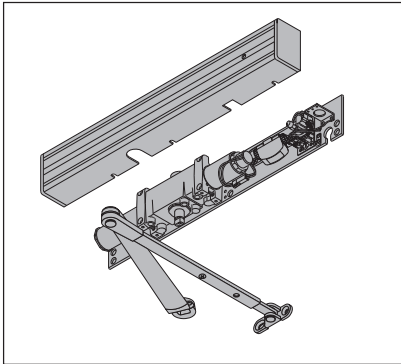

4410HSA Series "Sentronic"

Arms & Additional Components