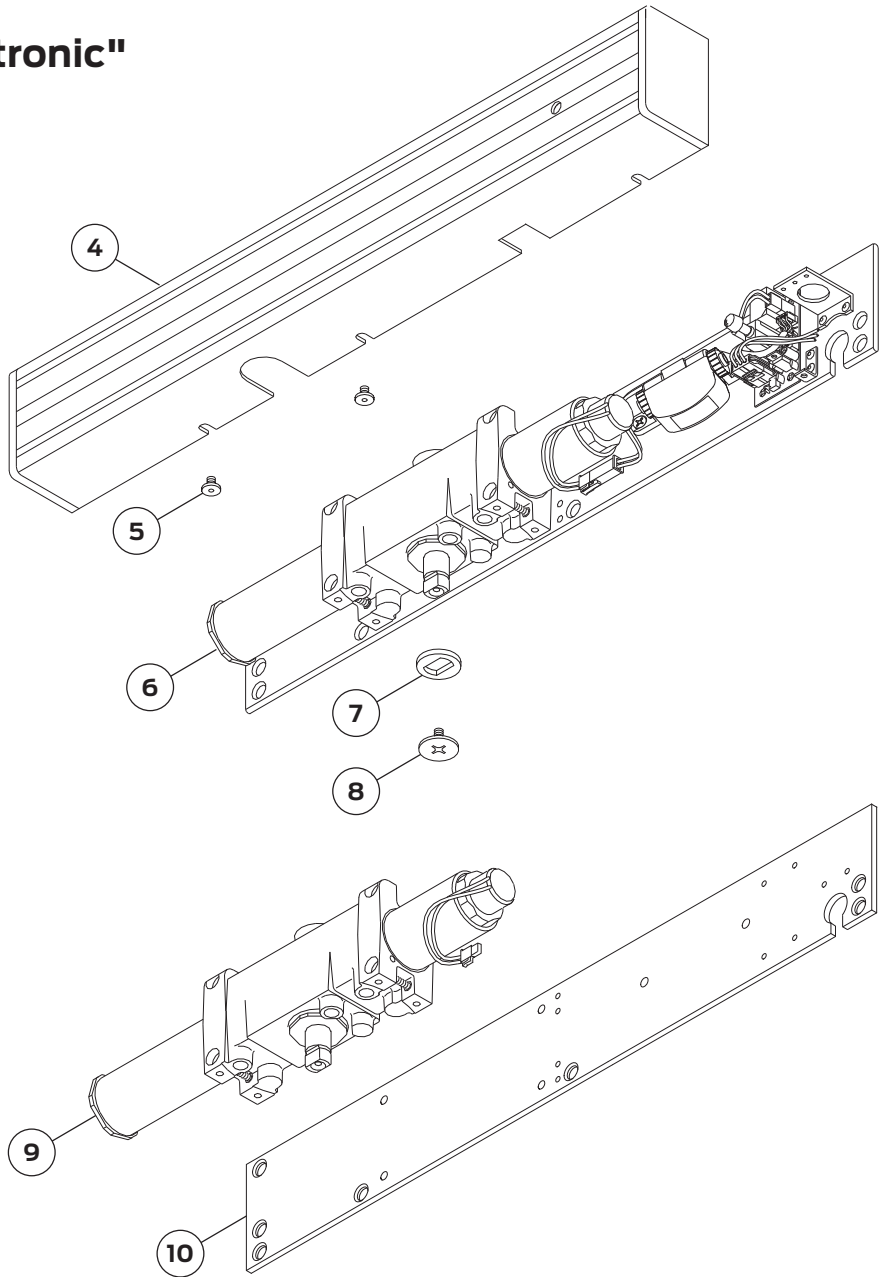

4410HSA Series "Sentronic"

Cylinder & Cover Parts

No.	Description	Part number
1	Switch Assembly	4410HSA-3448
2	Transformer	4410HSA-3210
3	Scanner Module	4410HSA-3428
4	Metal Cover (F)(H)*	4410HSA-72MC
5	Cover Screw (F)	4410HSA-31
6	Standard Cylinder Assembly (F)(S)(H)(V)†	4411HSA-3071
7	Spacer	4410HSA-61

No.	Description	Part number
8	Arm Screw (F)	4410HSA-159
9	Cylinder Only (F)(S)(H)‡	4411HSA-3971
10	Mounting Plate (F)(H)	4410HSA-18
11	WMS Screw Pack (Not Shown)	4410HSA-WMS
12	TBWMS Screw Pack (Not Shown)	4410HSA-TBWMS
13	TORX Screw Pack (Not Shown)	4410HSA-TORX
14	TBTRX Screw Pack (Not Shown)	4410HSA-TBTRX

4410HSA Series "Sentronic"

Arms & Additional Components

No.	Description	Part number
1	Regular Arm (F) *	4410ME-3077
2	Regular Arm & Forearm (F) †	4410ME-77
3	Arm Screw (F)	4410ME-83H
4	Rod & Shoe (F) ‡	4410ME-79